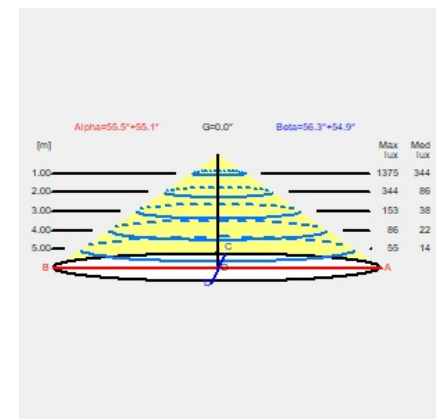

Product Description

Product Type	Interiors - Ceiling
Model	LUCCA 450
Code	LU0450504400901
Description	LUCCA CEILING LAMP DIA 450mm 50W PHASE-DIM 4000K UP AND DOWN CRI 90 WHITE
EAN Code	LU0450504400901
Available Colors	Black,White
Net Weight [kg]	3,1
Dimensions [mm]	450x88
Pieces per Pack	1

Colors

Technical Characteristics

Insulation Class	I
IP Code	40
Voltage [V]	240
Source Current [A]	1300
Frequency [Hz]	50
Luminaire Power [W]	50
Source	LED - CCT 4000 K - CRI 90

Photometric Parameters

Measurement	LU0450504400901
CIE Code	[97,99,100,100,100]