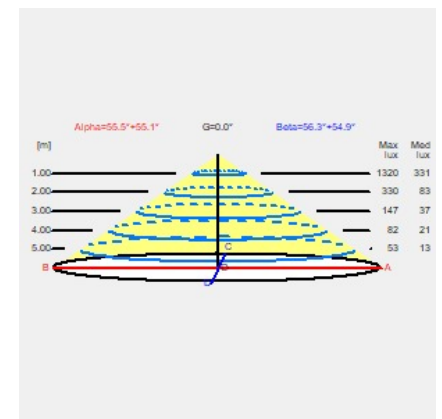

Product Description

Product Type	Interiors - Ceiling
Model	LUCCA 450
Code	LU0450502300901
Description	LUCCA CEILING LAMP DIA 450mm 50W DALI 3000K UP AND DOWN CRI 90 WHITE
EAN Code	LU0450502300901
Available Colors	Black,White
Net Weight [kg]	3,1
Dimensions [mm]	450x88
Pieces per Pack	1

Colors

Technical Characteristics

Insulation Class	I
IP Code	40
Voltage [V]	240
Source Current [A]	1300
Frequency [Hz]	50
Luminaire Power [W]	50
Source	LED - CCT 3000 K - CRI 90

Photometric Parameters

Measurement	LU0450502300901
CIE Code	[97,99,100,100,100]