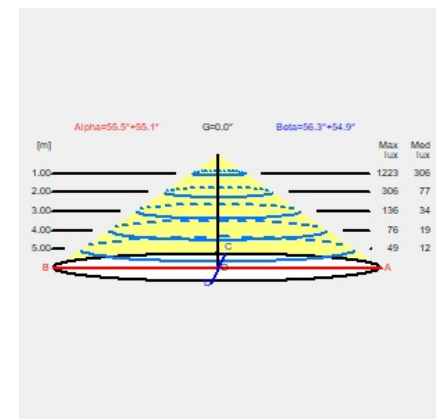

Product Description

Product Type	Interiors - Ceiling
Model	LUCCA 450
Code	LU0450401270801
Description	LUCCA CEILING LAMP DIA 450mm 40W NON DIM 2700K UP AND DOWN CRI 80 WHITE
EAN Code	LU0450401270801
Available Colors	Black,White
Net Weight [kg]	3,1
Dimensions [mm]	450x88
Pieces per Pack	1

Colors

Technical Characteristics

Insulation Class	I
IP Code	40
Voltage [V]	240
Source Current [A]	1050
Frequency [Hz]	50
Luminaire Power [W]	40
Source	LED - CCT 2700 K - CRI 80

Photometric Parameters

Measurement	LU0450401270801
CIE Code	[97,99,100,100,100]