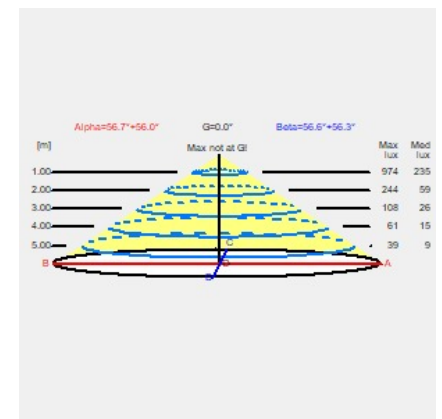

Product Description

Product Type	Interiors - Ceiling
Model	LUCCA 350
Code	LU0350404400901
Description	LUCCA CEILING LAMP DIA 350mm 40W PHASE-DIM 4000K UP AND DOWN CRI 90 WHITE
EAN Code	LU0350404400901
Available Colors	Black,White
Net Weight [kg]	2,36
Dimensions [mm]	350x88
Pieces per Pack	1

Colors

Technical Characteristics

Insulation Class	I
IP Code	40
Voltage [V]	240
Source Current [A]	1050
Frequency [Hz]	50
Luminaire Power [W]	40
Source	LED - CCT 4000 K - CRI 90

Photometric Parameters

Measurement	LU0350404400901
CIE Code	[97,99,100,100,100]