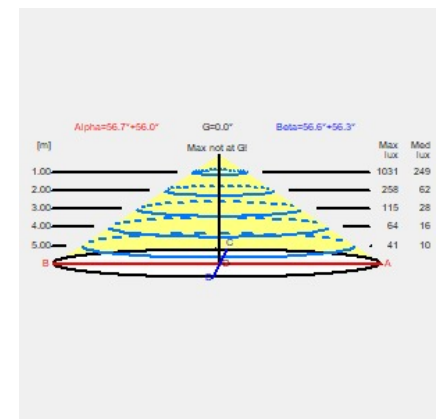

Product Description

Product Type	Interiors - Ceiling
Model	LUCCA 350
Code	LU0350401270801
Description	LUCCA CEILING LAMP DIA 350mm 40W NON DIM 2700K UP AND DOWN CRI 80 WHITE
EAN Code	LU0350401270801
Available Colors	Black,White
Net Weight [kg]	2,36
Dimensions [mm]	350x88
Pieces per Pack	1

Colors

Technical Characteristics

Insulation Class	I
IP Code	40
Voltage [V]	240
Source Current [A]	1050
Frequency [Hz]	50
Luminaire Power [W]	40
Source	LED - CCT 2700 K - CRI 80

Photometric Parameters

Measurement	LU0350401270801
CIE Code	[97,99,100,100,100]