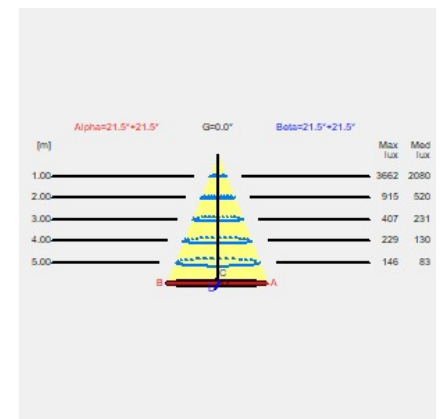

Colors

Black

White