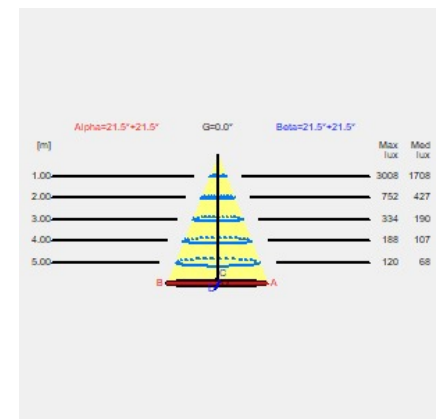

Product Description

Product Type	Interiors - Ceiling
Model	LIVORNO-2 IP65
Code	LI20410140971
Description	LIVORNO 2 SURFACE CEILING DOUBLE KIT MWFL NON DIM IP65 2x WHITE TRIM AND 1x DOUBLE PLATE 4000K CRI 97 WHITE BODY
EAN Code	LI20410140971
Available Colors	Black, White
Net Weight [kg]	0,98
Dimensions [mm]	162x85x93
Pieces per Pack	24

Colors

Technical Characteristics

Insulation Class	I
IP Code	65
Voltage [V]	240
Source Current [A]	500
Frequency [Hz]	50
Luminaire Power [W]	20
Source	LED - CCT 4000 K - CRI 80

Photometric Parameters

Measurement	LI20410140971
CIE Code	[97,99,100,100,100]