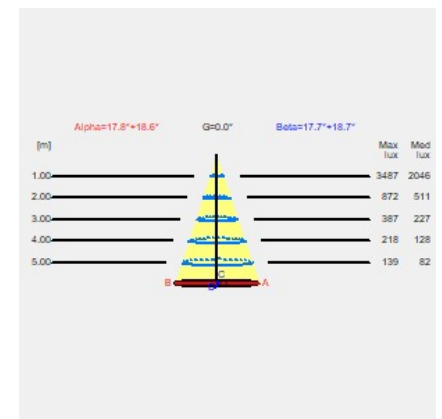

Product Description

Product Type	Interiors - Ceiling
Model	LIVORNO-2 IP65
Code	LI20320140971
Description	LIVORNO 2 SURFACE CEILING DOUBLE KIT FL PHASE-DIM IP65 2x WHITE TRIM AND 1x DOUBLE PLATE 4000K CRI 97 WHITE BODY
EAN Code	LI20320140971
Available Colors	Black, White
Net Weight [kg]	0,98
Dimensions [mm]	162x85x93
Pieces per Pack	24

Colors

Technical Characteristics

Insulation Class	I
IP Code	65
Voltage [V]	240
Source Current [A]	500
Frequency [Hz]	50
Luminaire Power [W]	20
Source	LED - CCT 4000 K - CRI 80

Photometric Parameters

Measurement	LI20320140971
CIE Code	[97,99,100,100,100]