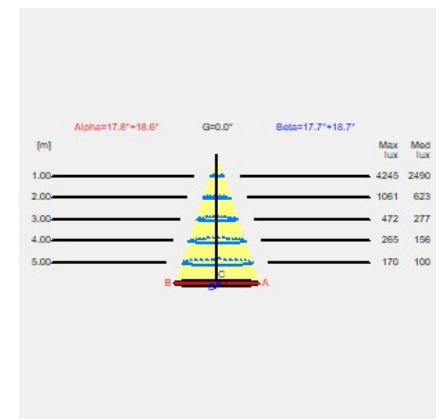

Product Description

Product Type	Interiors - Ceiling
Model	LIVORNO-2 IP65
Code	LI20320127801
Description	LIVORNO 2 SURFACE CEILING DOUBLE KIT FL PHASE-DIM IP65 2x WHITE TRIM AND 1x DOUBLE PLATE 2700K CRI 80 WHITE BODY
EAN Code	LI20320127801
Available Colors	Black, White
Net Weight [kg]	0,98
Dimensions [mm]	162x85x93
Pieces per Pack	24

Colors

Technical Characteristics

Insulation Class	I
IP Code	65
Voltage [V]	240
Source Current [A]	500
Frequency [Hz]	50
Luminaire Power [W]	20
Source	LED - CCT 2700 K - CRI 97

Photometric Parameters

Measurement	LI20320127801
CIE Code	[97,99,100,100,100]