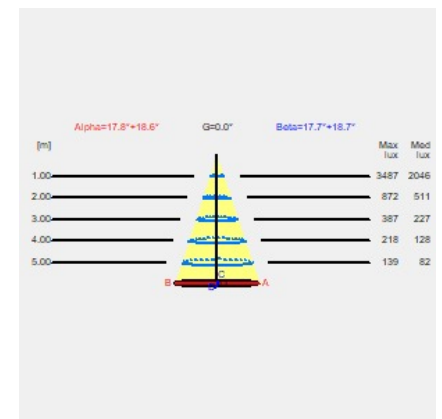

Product Description

Product Type	Interiors - Ceiling
Model	LIVORNO-2 IP43 SQUARE
Code	LI203241S40971
Description	LIVORNO 2 SURFACE CEILING DOUBLE KIT FL PHASE-DIM IP43 SQUARE 2x WHITE TRIM AND 1x DOUBLE PLATE 4000K CRI 97 WHITE BODY
EAN Code	LI203241S40971
Available Colors	Black, White
Net Weight [kg]	0,98
Dimensions [mm]	162x85x93
Pieces per Pack	24

Colors

Technical Characteristics

Insulation Class	I
IP Code	43
Voltage [V]	240
Source Current [A]	500
Frequency [Hz]	50
Luminaire Power [W]	20
Source	LED - CCT 4000 K - CRI 80

Photometric Parameters

Measurement	LI203241S40971
CIE Code	[97,99,100,100,100]