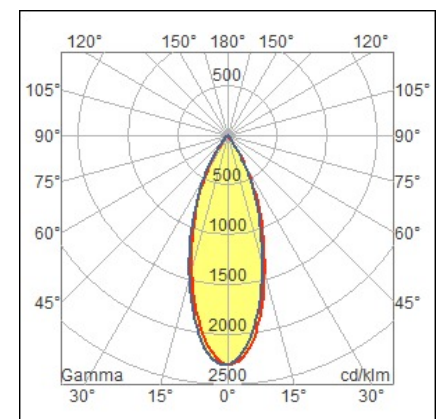

Product Description

Product Type	Interiors - Ceiling
Model	LIVORNO-2 IP43 SQUARE
Code	LI203241S40971
Description	LIVORNO 2 SURFACE CEILING DOUBLE KIT FL PHASE-DIM IP43 SQUARE 2x WHITE TRIM AND 1x DOUBLE PLATE 4000K CRI 97 WHITE BODY
EAN Code	LI203241S40971
Available Colors	Black, White
Net Weight [kg]	0,98
Dimensions [mm]	162x85x93
Pieces per Pack	24

Colors

Technical Characteristics

Insulation Class	I
IP Code	43
Voltage [V]	240
Source Current [A]	500
Frequency [Hz]	50
Luminaire Power [W]	20
Source	LED - CCT 4000 K - CRI 80

Photometric Parameters

Measurement	LI203241S40971
CIE Code	[97,99,100,100,100]