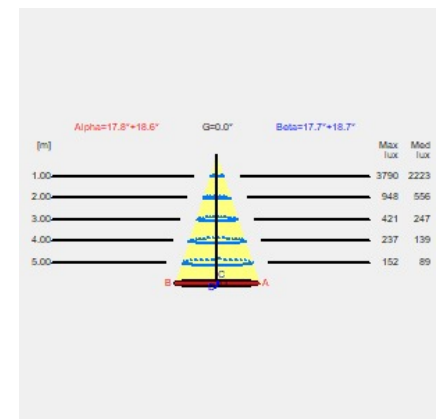

Product Description

Product Type	Interiors - Ceiling
Model	LIVORNO-2 IP43 SQUARE
Code	LI203241S30901
Description	LIVORNO 2 SURFACE CEILING DOUBLE KIT FL PHASE-DIM IP43 SQUARE 2x WHITE TRIM AND 1x DOUBLE PLATE 3000K CRI 90 WHITE BODY
EAN Code	LI203241S30901
Available Colors	Black, White
Net Weight [kg]	0,98
Dimensions [mm]	162x85x93
Pieces per Pack	24

Colors

Technical Characteristics

Insulation Class	I
IP Code	43
Voltage [V]	240
Source Current [A]	500
Frequency [Hz]	50
Luminaire Power [W]	20
Source	LED - CCT 3000 K - CRI 90

Photometric Parameters

Measurement	LI203241S30901
CIE Code	[97,99,100,100,100]