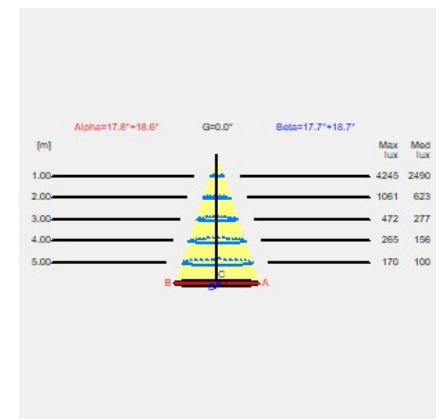

Product Description

Product Type	Interiors - Ceiling
Model	LIVORNO-2 IP43 SQUARE
Code	LI203241S27801
Description	LIVORNO 2 SURFACE CEILING DOUBLE KIT FL PHASE-DIM IP43 SQUARE 2x WHITE TRIM AND 1x DOUBLE PLATE 2700K CRI 80 WHITE BODY
EAN Code	LI203241S27801
Available Colors	Black, White
Net Weight [kg]	0,98
Dimensions [mm]	162x85x93
Pieces per Pack	24

Colors

Technical Characteristics

Insulation Class	I
IP Code	43
Voltage [V]	240
Source Current [A]	500
Frequency [Hz]	50
Luminaire Power [W]	20
Source	LED - CCT 2700 K - CRI 97

Photometric Parameters

Measurement	LI203241S27801
CIE Code	[97,99,100,100,100]