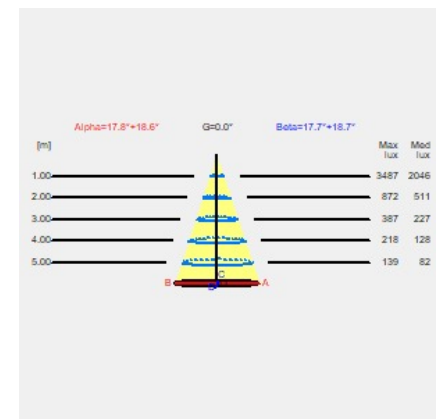

Colors

Black

White