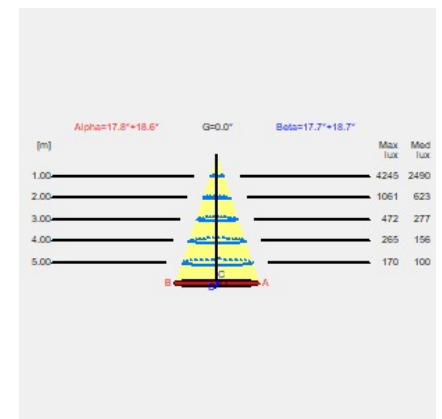

Product Description

Product Type	Interiors - Ceiling
Model	LIVORNO-2 IP65
Code	LI20310127801
Description	LIVORNO 2 SURFACE CEILING DOUBLE KIT FL NON DIM IP65 2x WHITE TRIM AND 1x DOUBLE PLATE 2700K CRI 80 WHITE BODY
EAN Code	LI20310127801
Available Colors	Black, White
Net Weight [kg]	0,98
Dimensions [mm]	162x85x93
Pieces per Pack	24

Colors

Technical Characteristics

Insulation Class	I
IP Code	65
Voltage [V]	240
Source Current [A]	500
Frequency [Hz]	50
Luminaire Power [W]	20
Source	LED - CCT 2700 K - CRI 97

Photometric Parameters

Measurement	LI20310127801
CIE Code	[97,99,100,100,100]