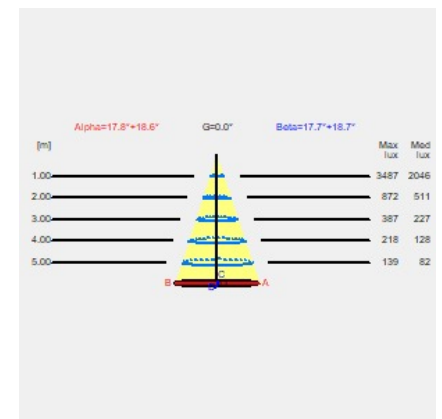

Product Description

Product Type	Interiors - Ceiling
Model	LIVORNO-2 IP43 SQUARE
Code	LI203141S40971
Description	LIVORNO 2 SURFACE CEILING DOUBLE KIT FL NON DIM IP43 SQUARE 2x WHITE TRIM AND 1x DOUBLE PLATE 4000K CRI 97 WHITE BODY
EAN Code	LI203141S40971
Available Colors	Black, White
Net Weight [kg]	0,98
Dimensions [mm]	162x85x93
Pieces per Pack	24

Colors

Technical Characteristics

Insulation Class	I
IP Code	43
Voltage [V]	240
Source Current [A]	500
Frequency [Hz]	50
Luminaire Power [W]	20
Source	LED - CCT 4000 K - CRI 80

Photometric Parameters

Measurement	LI203141S40971
CIE Code	[97,99,100,100,100]