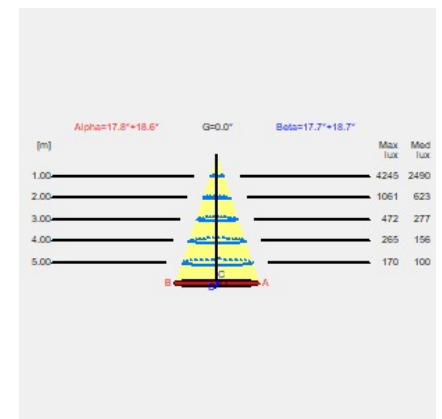

Product Description

Product Type	Interiors - Ceiling
Model	LIVORNO-2 IP43 SQUARE
Code	LI203141S27801
Description	LIVORNO 2 SURFACE CEILING DOUBLE KIT FL NON DIM IP43 SQUARE 2x WHITE TRIM AND 1x DOUBLE PLATE 2700K CRI 80 WHITE BODY
EAN Code	LI203141S27801
Available Colors	Black, White
Net Weight [kg]	0,98
Dimensions [mm]	162x85x93
Pieces per Pack	24

Colors

Technical Characteristics

Insulation Class	I
IP Code	43
Voltage [V]	240
Source Current [A]	500
Frequency [Hz]	50
Luminaire Power [W]	20
Source	LED - CCT 2700 K - CRI 97

Photometric Parameters

Measurement	LI203141S27801
CIE Code	[97,99,100,100,100]