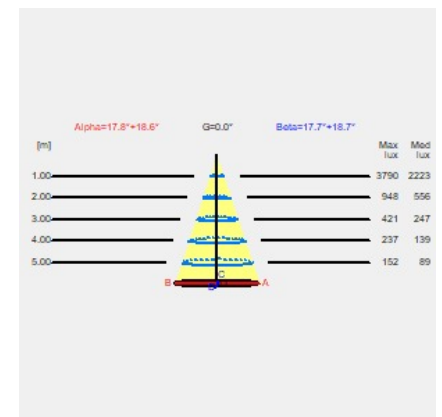

Colors

Black

White