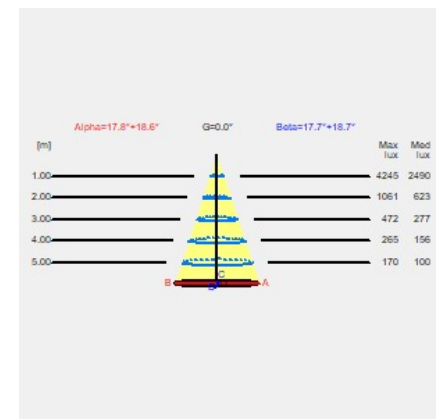

Colors

Black

White