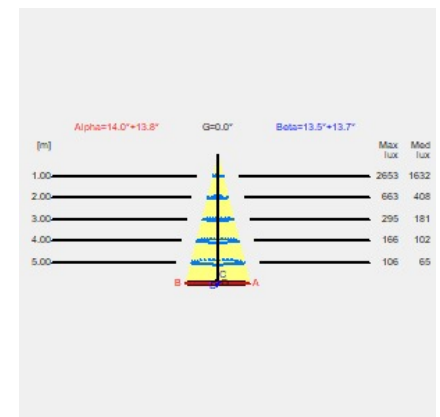

Product Description

Product Type	Interiors - Ceiling
Model	LIVORNO-1 IP65
Code	LI10320127801
Description	LIVORNO 1 SURFACE CEILING SINGLE KIT FL PHASE-DIM IP65 WHITE TRIM AND PLATE 2700K CRI 80 WHITE BODY
EAN Code	LI10320127801
Available Colors	Black,White
Net Weight [kg]	0,6
Dimensions [mm]	85x85x93
Pieces per Pack	24

Colors

Black

White

Technical Characteristics

Insulation Class	I
IP Code	65
Voltage [V]	240
Source Current [A]	250
Frequency [Hz]	50
Luminaire Power [W]	10
Source	LED - CCT 2700 K - CRI 97

Photometric Parameters

Measurement	LI10320127801
CIE Code	[97,99,100,100,100]