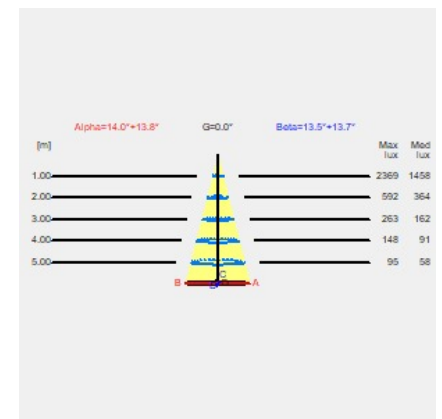

## Product Description

Product Type	Interiors - Ceiling
Model	LIVORNO-1 IP65
Code	LI10310130901
Description	LIVORNO 1 SURFACE CEILING SINGLE KIT FL NON DIM IP65 WHITE TRIM AND PLATE 3000K CRI 90 WHITE BODY
EAN Code	LI10310130901
Available Colors	Black,White
Net Weight [kg]	0,6
Dimensions [mm]	85x85x93
Pieces per Pack	24

## Technical Characteristics

Insulation Class	I
IP Code	65
Voltage [V]	240
Source Current [A]	250
Frequency [Hz]	50
Luminaire Power [W]	10
Source	LED - CCT 3000 K - CRI 90