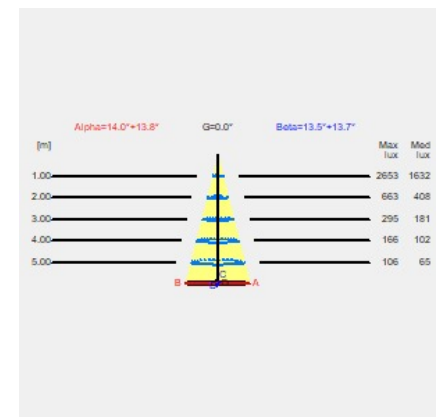

Product Description

Product Type	Interiors - Ceiling
Model	LIVORNO-1 IP65
Code	LI10310127801
Description	LIVORNO 1 SURFACE CEILING SINGLE KIT FL NON DIM IP65 WHITE TRIM AND PLATE 2700K CRI 80 WHITE BODY
EAN Code	LI10310127801
Available Colors	Black,White
Net Weight [kg]	0,6
Dimensions [mm]	85x85x93
Pieces per Pack	24

Colors

Technical Characteristics

Insulation Class	I
IP Code	65
Voltage [V]	240
Source Current [A]	250
Frequency [Hz]	50
Luminaire Power [W]	10
Source	LED - CCT 2700 K - CRI 97

Photometric Parameters

Measurement	LI10310127801
CIE Code	[97,99,100,100,100]