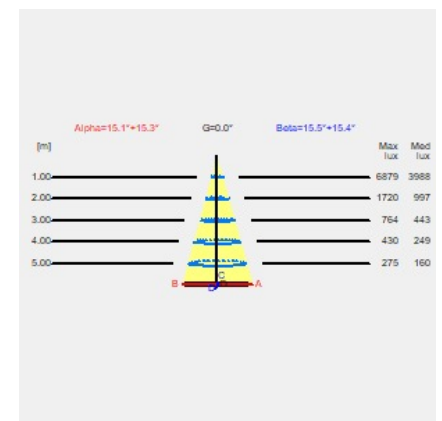

### Product Description

Product Type	Interiors - Spotlights
Model	IMOLA + INTEGRATED DRIVER
Code	IM18033540901
Description	IMOLA TRACK SPOTLIGHT C/W INTEGRATED DRIVER MAX 850mA FL COB 4000K CRI 90 WHITE
EAN Code	IM18033540901
Available Colors	Black, White
Net Weight [kg]	0,89
Dimensions [mm]	135x87x173
Pieces per Pack	12

### Technical Characteristics

Volume [m3]	0,06
Insulation Class	II
IP Code	20
Voltage [V]	240
Source Current [A]	850
Frequency [Hz]	50
Luminaire Power [W]	35
Source	LED - CCT 4000 K - CRI 90
Source Flux [lm]	2876
Source Power [W]	35