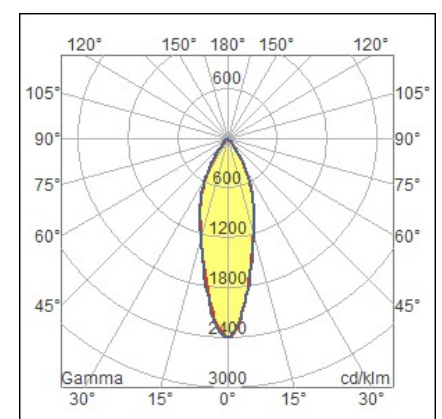

### Product Description

Product Type	Interiors - Spotlights
Model	IMOLA + INTEGRATED DRIVER
Code	IM18033540901
Description	IMOLA TRACK SPOTLIGHT C/W INTEGRATED DRIVER MAX 850mA FL COB 4000K CRI 90 WHITE
EAN Code	IM18033540901
Available Colors	Black, White
Net Weight [kg]	0,89
Dimensions [mm]	135x87x173
Pieces per Pack	12

### Technical Characteristics

Volume [m3]	0,06
Insulation Class	II
IP Code	20
Voltage [V]	240
Source Current [A]	850
Frequency [Hz]	50
Luminaire Power [W]	35
Source	LED - CCT 4000 K - CRI 90
Source Flux [lm]	2876
Source Power [W]	35