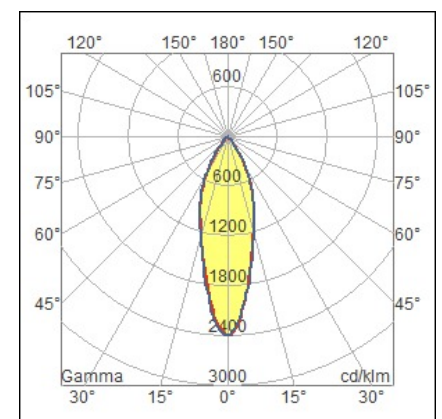

Product Description

Product Type	Interiors - Spotlights
Model	IMOLA + INTEGRATED DRIVER
Code	IM18033530901
Description	IMOLA TRACK SPOTLIGHT C/W INTEGRATED DRIVER MAX 850mA FL COB 3000K CRI 90 WHITE
EAN Code	IM18033530901
Available Colors	Black,White
Net Weight [kg]	0,89
Dimensions [mm]	135x87x173
Pieces per Pack	12

Colors

Technical Characteristics

Volume [m3]	0,06
Insulation Class	II
IP Code	20
Voltage [V]	240
Source Current [A]	850
Frequency [Hz]	50
Luminaire Power [W]	35
Source	LED - CCT 3000 K - CRI 90
Source Flux [lm]	2821
Source Power [W]	35