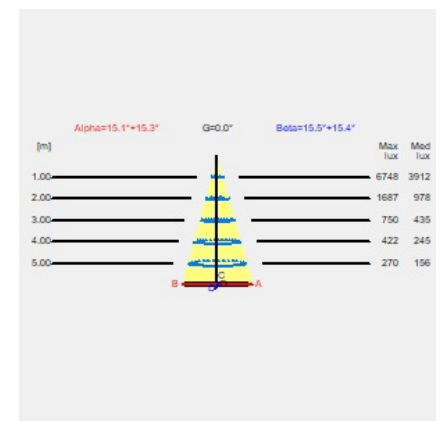

Product Description

Product Type	Interiors - Spotlights
Model	IMOLA + INTEGRATED DRIVER
Code	IM18033530901
Description	IMOLA TRACK SPOTLIGHT C/W INTEGRATED DRIVER MAX 850mA FL COB 3000K CRI 90 WHITE
EAN Code	IM18033530901
Available Colors	Black,White
Net Weight [kg]	0,89
Dimensions [mm]	135x87x173
Pieces per Pack	12

Colors

Technical Characteristics

Volume [m3]	0,06
Insulation Class	II
IP Code	20
Voltage [V]	240
Source Current [A]	850
Frequency [Hz]	50
Luminaire Power [W]	35
Source	LED - CCT 3000 K - CRI 90
Source Flux [lm]	2821
Source Power [W]	35