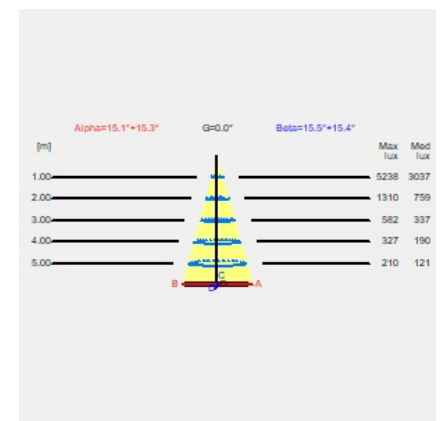

### Product Description

Product Type	Interiors - Spotlights
Model	IMOLA + INTEGRATED DRIVER
Code	IM18032640901
Description	IMOLA TRACK SPOTLIGHT C/W INTEGRATED DRIVER MAX 650mA FL COB 4000K CRI 90 WHITE
EAN Code	IM18032640901
Available Colors	Black,White
Net Weight [kg]	0,89
Dimensions [mm]	135x87x173
Pieces per Pack	12

### Technical Characteristics

Volume [m3]	0,06
Insulation Class	II
IP Code	20
Voltage [V]	240
Source Current [A]	650
Frequency [Hz]	50
Luminaire Power [W]	26
Source	LED - CCT 4000 K - CRI 90
Source Flux [lm]	2190
Source Power [W]	25