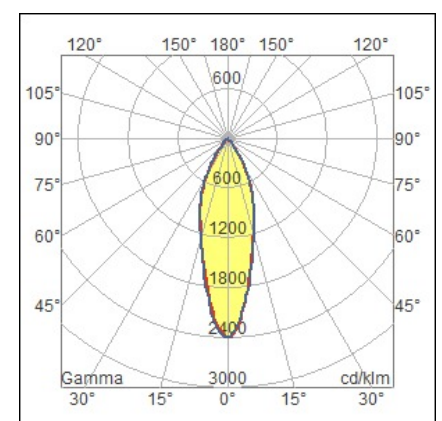

### Product Description

Product Type	Interiors - Spotlights
Model	IMOLA + INTEGRATED DRIVER
Code	IM18032640901
Description	IMOLA TRACK SPOTLIGHT C/W INTEGRATED DRIVER MAX 650mA FL COB 4000K CRI 90 WHITE
EAN Code	IM18032640901
Available Colors	Black,White
Net Weight [kg]	0,89
Dimensions [mm]	135x87x173
Pieces per Pack	12

### Technical Characteristics

Volume [m3]	0,06
Insulation Class	II
IP Code	20
Voltage [V]	240
Source Current [A]	650
Frequency [Hz]	50
Luminaire Power [W]	26
Source	LED - CCT 4000 K - CRI 90
Source Flux [lm]	2190
Source Power [W]	25