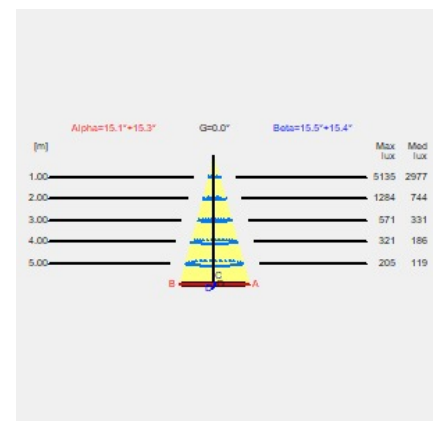

Product Description

Product Type	Interiors - Spotlights
Model	IMOLA + INTEGRATED DRIVER
Code	IM18032630901
Description	IMOLA TRACK SPOTLIGHT C/W INTEGRATED DRIVER MAX 650mA FL COB 3000K CRI 90 WHITE
EAN Code	IM18032630901
Available Colors	Black, White
Net Weight [kg]	0,89
Dimensions [mm]	135x87x173
Pieces per Pack	12

Colors

Technical Characteristics

Volume [m3]	0,06
Insulation Class	II
IP Code	20
Voltage [V]	240
Source Current [A]	650
Frequency [Hz]	50
Luminaire Power [W]	26
Source	LED - CCT 3000 K - CRI 90
Source Flux [lm]	2147
Source Power [W]	25

Photometric Parameters

Measurement	IM18032630901
CIE Code	[62,87,97,100,100]