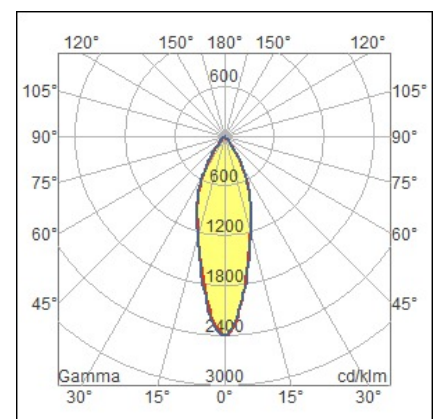

Product Description

Product Type	Interiors - Spotlights
Model	IMOLA + INTEGRATED DRIVER
Code	IM18032630901
Description	IMOLA TRACK SPOTLIGHT C/W INTEGRATED DRIVER MAX 650mA FL COB 3000K CRI 90 WHITE
EAN Code	IM18032630901
Available Colors	Black, White
Net Weight [kg]	0,89
Dimensions [mm]	135x87x173
Pieces per Pack	12

Colors

Technical Characteristics

Volume [m3]	0,06
Insulation Class	II
IP Code	20
Voltage [V]	240
Source Current [A]	650
Frequency [Hz]	50
Luminaire Power [W]	26
Source	LED - CCT 3000 K - CRI 90
Source Flux [lm]	2147
Source Power [W]	25