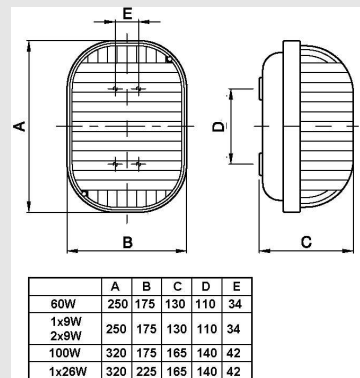

General and Commercial Specification

Product Type	Exteriors - Town Lighting		
Application			
Model	Guscio		
Product	GUSCIO250x175	1x13 W	IP55
Manufacturer			
Code	GW80646		
Code E.A.N.	8011564183544		
Color	Ral 7035 Grey		
Warehouse Availability			
Net Weight [kg]	0,68		
Pieces per pack			
Gross Weight [kg]	0,92		
Price [Euro]	42,4		
Dimensions [mm]	250x175x130		

Electrical Specification

Isol. Class	II	N.	1 FSQ
IP Degree Luminaire	55	Lampholder	G24q-1
Voltage [V]	230	Power [W]	13

Photometric Parameters

BZ Class	---	CIE Code	[0,0,0,0,0]
UTE Class	---	VDT	0
DIN Class	---	SLI	0