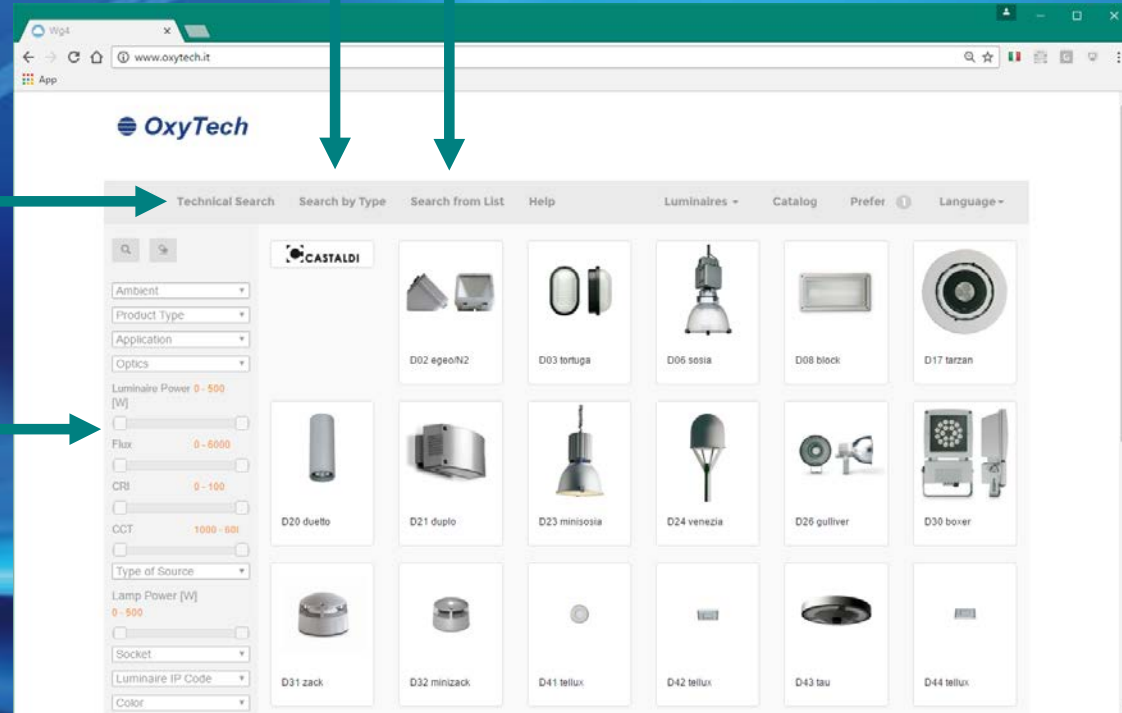

## Wg4 - Features

- New interface
- Developed in HTML5
- Responsive
- Multilingual (25)
- 4 search engines
- Management of favorite products

## Wg4 – Search engines

Search by Type

Search from List by code and/or description

Dynamic Technical search at 3 levels

Panoramic Search (even cross-search)

# Wg4 – Other functions

The screenshot shows the OxyTech website interface with several callout boxes pointing to specific features:

- Product type selection**: Points to the 'Search by Type' menu.
- Catalog selection**: Points to the 'Catalog' menu.
- Language selection (25 languages)**: Points to the 'Language' menu.
- Addition to Favorites List**: Points to the star icon next to the product name.
- Technical data sheet configuration**: Points to the gear icon for configuration.
- Product data sheet**: Points to the technical specifications table.
- Document management**: Points to the 'Documents' section.