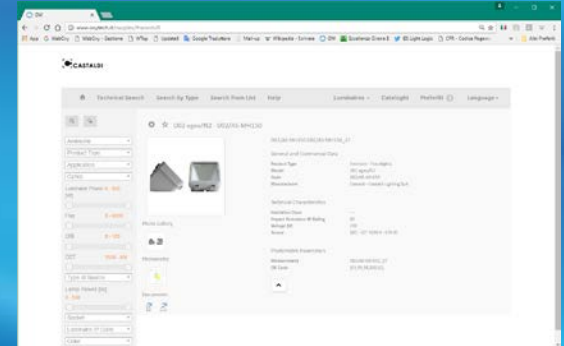

LITESTAR 4D Wg4 ... in just 3 clicks!

Wg4 ... much more!

Wg4 can be a Wg of Wgs
of a wholesaler, a public body or a branch office

- Configurable
- Can be activated in I-Frame
- Easily updatable
- Products can be filtered