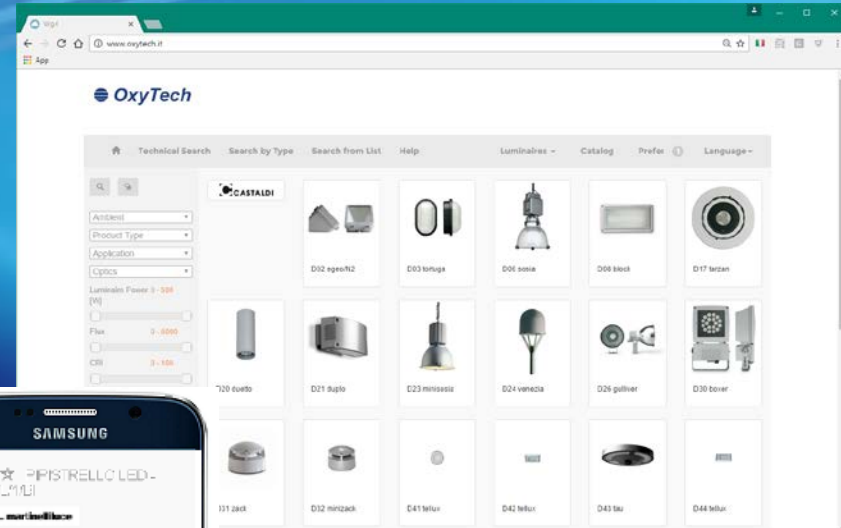

Wg4 - Features

- New interface
- Developed in HTML5
- Responsive
- Multilingual (25)
- 4 search engines
- Management of favorite products